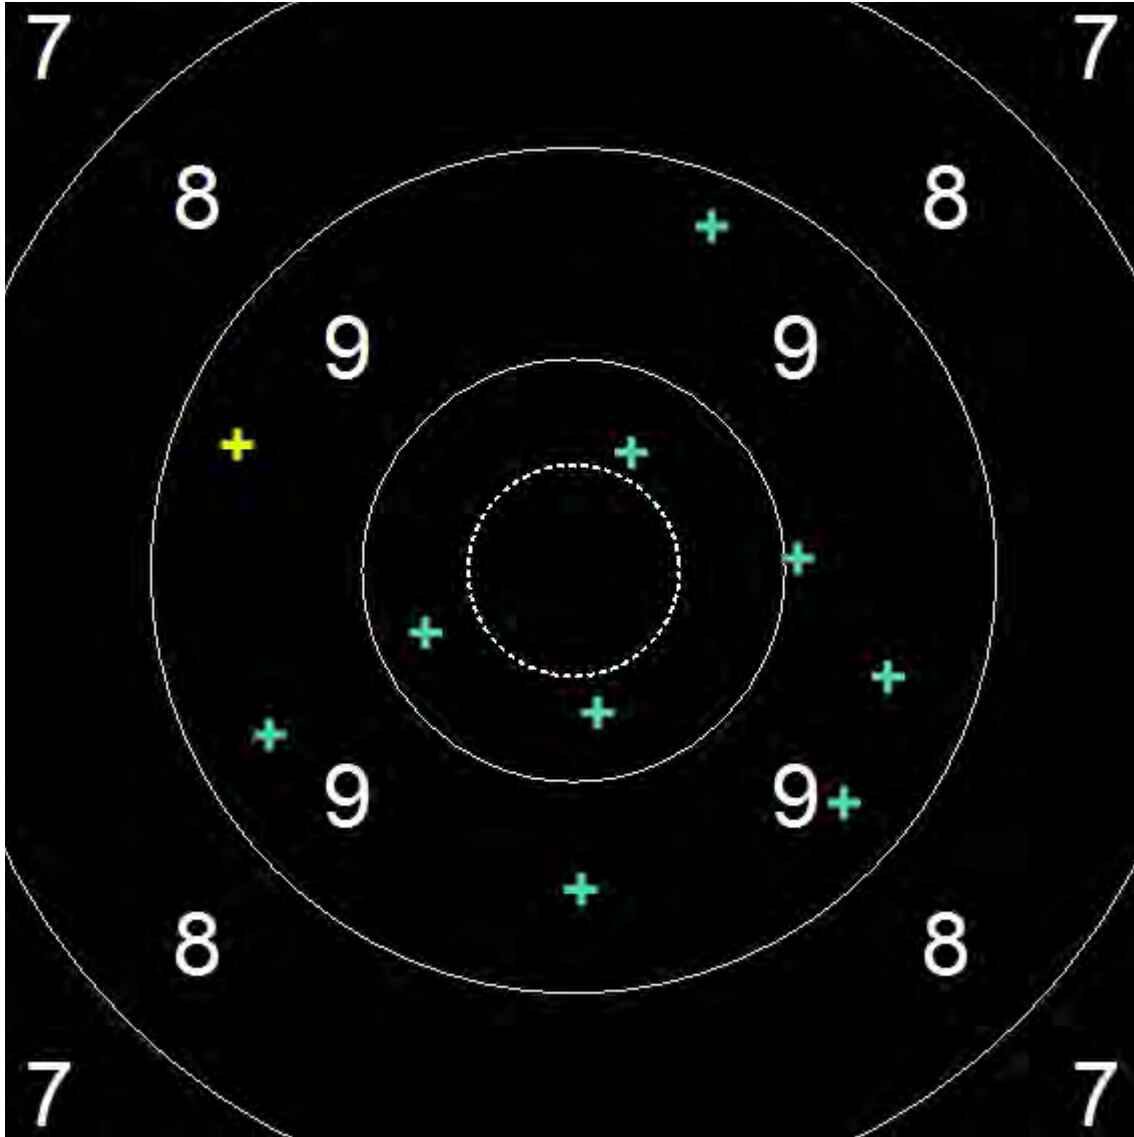

Nr	Score
21	9
22	10
23	10
24	9
25	9
26	9
27	10
28	9
29	10
30	9