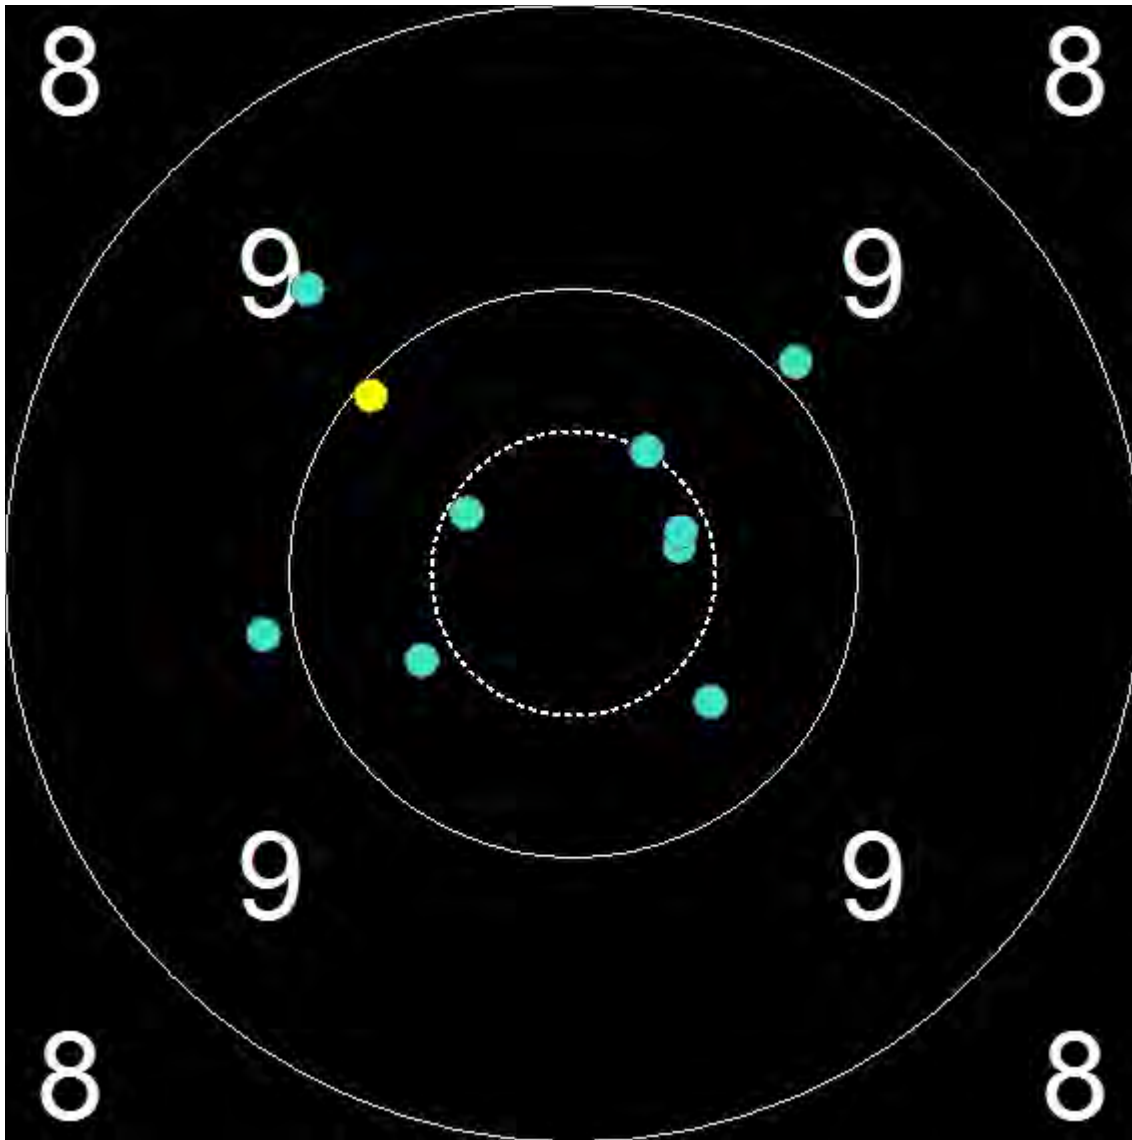

Nr	Score
31	10x
32	10
33	10x
34	9
35	10x
36	10
37	9
38	10x
39	10
40	10

Coordinates are rounded and may no longer be used for score computations!